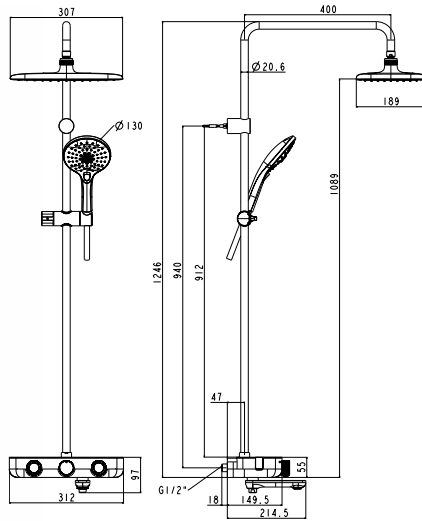

EasySET™ Exposed
Auto Temperature Shower System (3-way)

FFAS4956-601500BC0