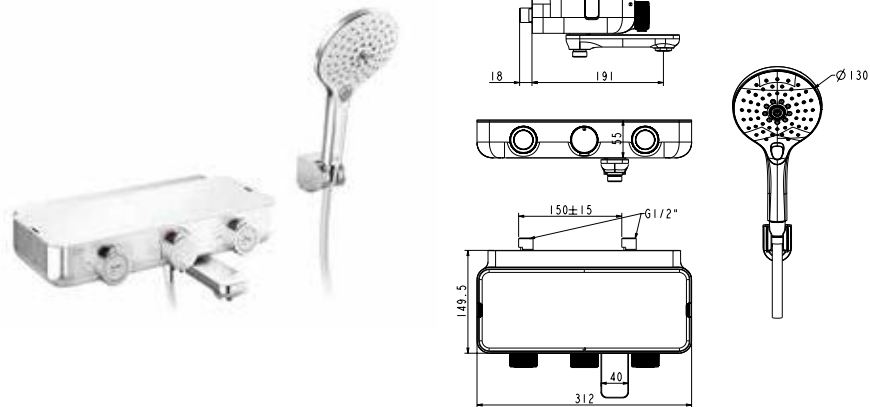

Product Specifications.

EasySET™ Exposed
Auto Temperature Bath & Shower Mixer

FFAS4954-609500BCO
FFAS4954-601500BCO (with shower kit)