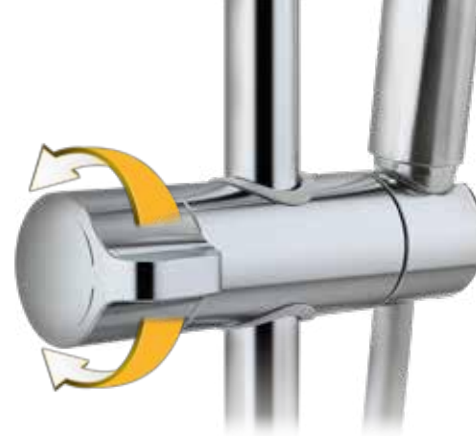

Small in Details. Big on Function.

AIRNEGIZE

Thanks to our thoughtful Airnegize technology that infuses water droplets with air, you will be wrapped in a luxurious shower spray while using lesser water.

EASYGLIDE

No more fumbling moments with the hand shower holder that allows you to adjust its height in just one fluid twist-and-go movement.